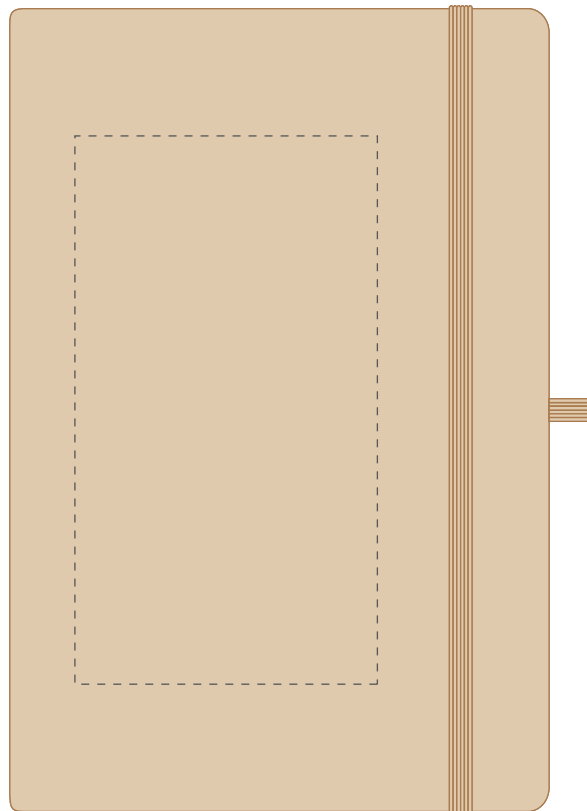

Your Ref:	Quantity:	Product Code: QS1021
Our Ref:	Version: 1	Product Colour: NATURAL

**PRINTING CONCERNS:****PRODUCT INFO: DUE TO THE NATURE OF THE PRODUCT THE PRINT POSITION MAY VARY BY 2 - 3 MM**

Please note that this product has Sustainability Markings that are not visible from this perspective

We stock this item in the following colours

**PANTONE REFERENCE(S)**

- Debossing/ Foil Blocking

ARTWORK SCALE 50%

Product Image for visualisation  
- colours may vary

**CENTRED TO PRINT AREA**  
**CENTRED TO NOTEBOOK**

The dashed line is to demonstrate print area and will not appear on your printed item

**PLEASE NOTE:**

- All colours including print and product are for visual purposes only and should not be regarded as the actual colour of the product and print.
- Some products may vary from batch to batch and may differ from previous orders.
- The colour and texture of a product can also have an effect on the final print colour.
- By approving this order we accept that you understand these terms.

To proceed, please approve visual via the online system.

ARTWORK SCALE 100%  
Max print area: 80mm x 145mm